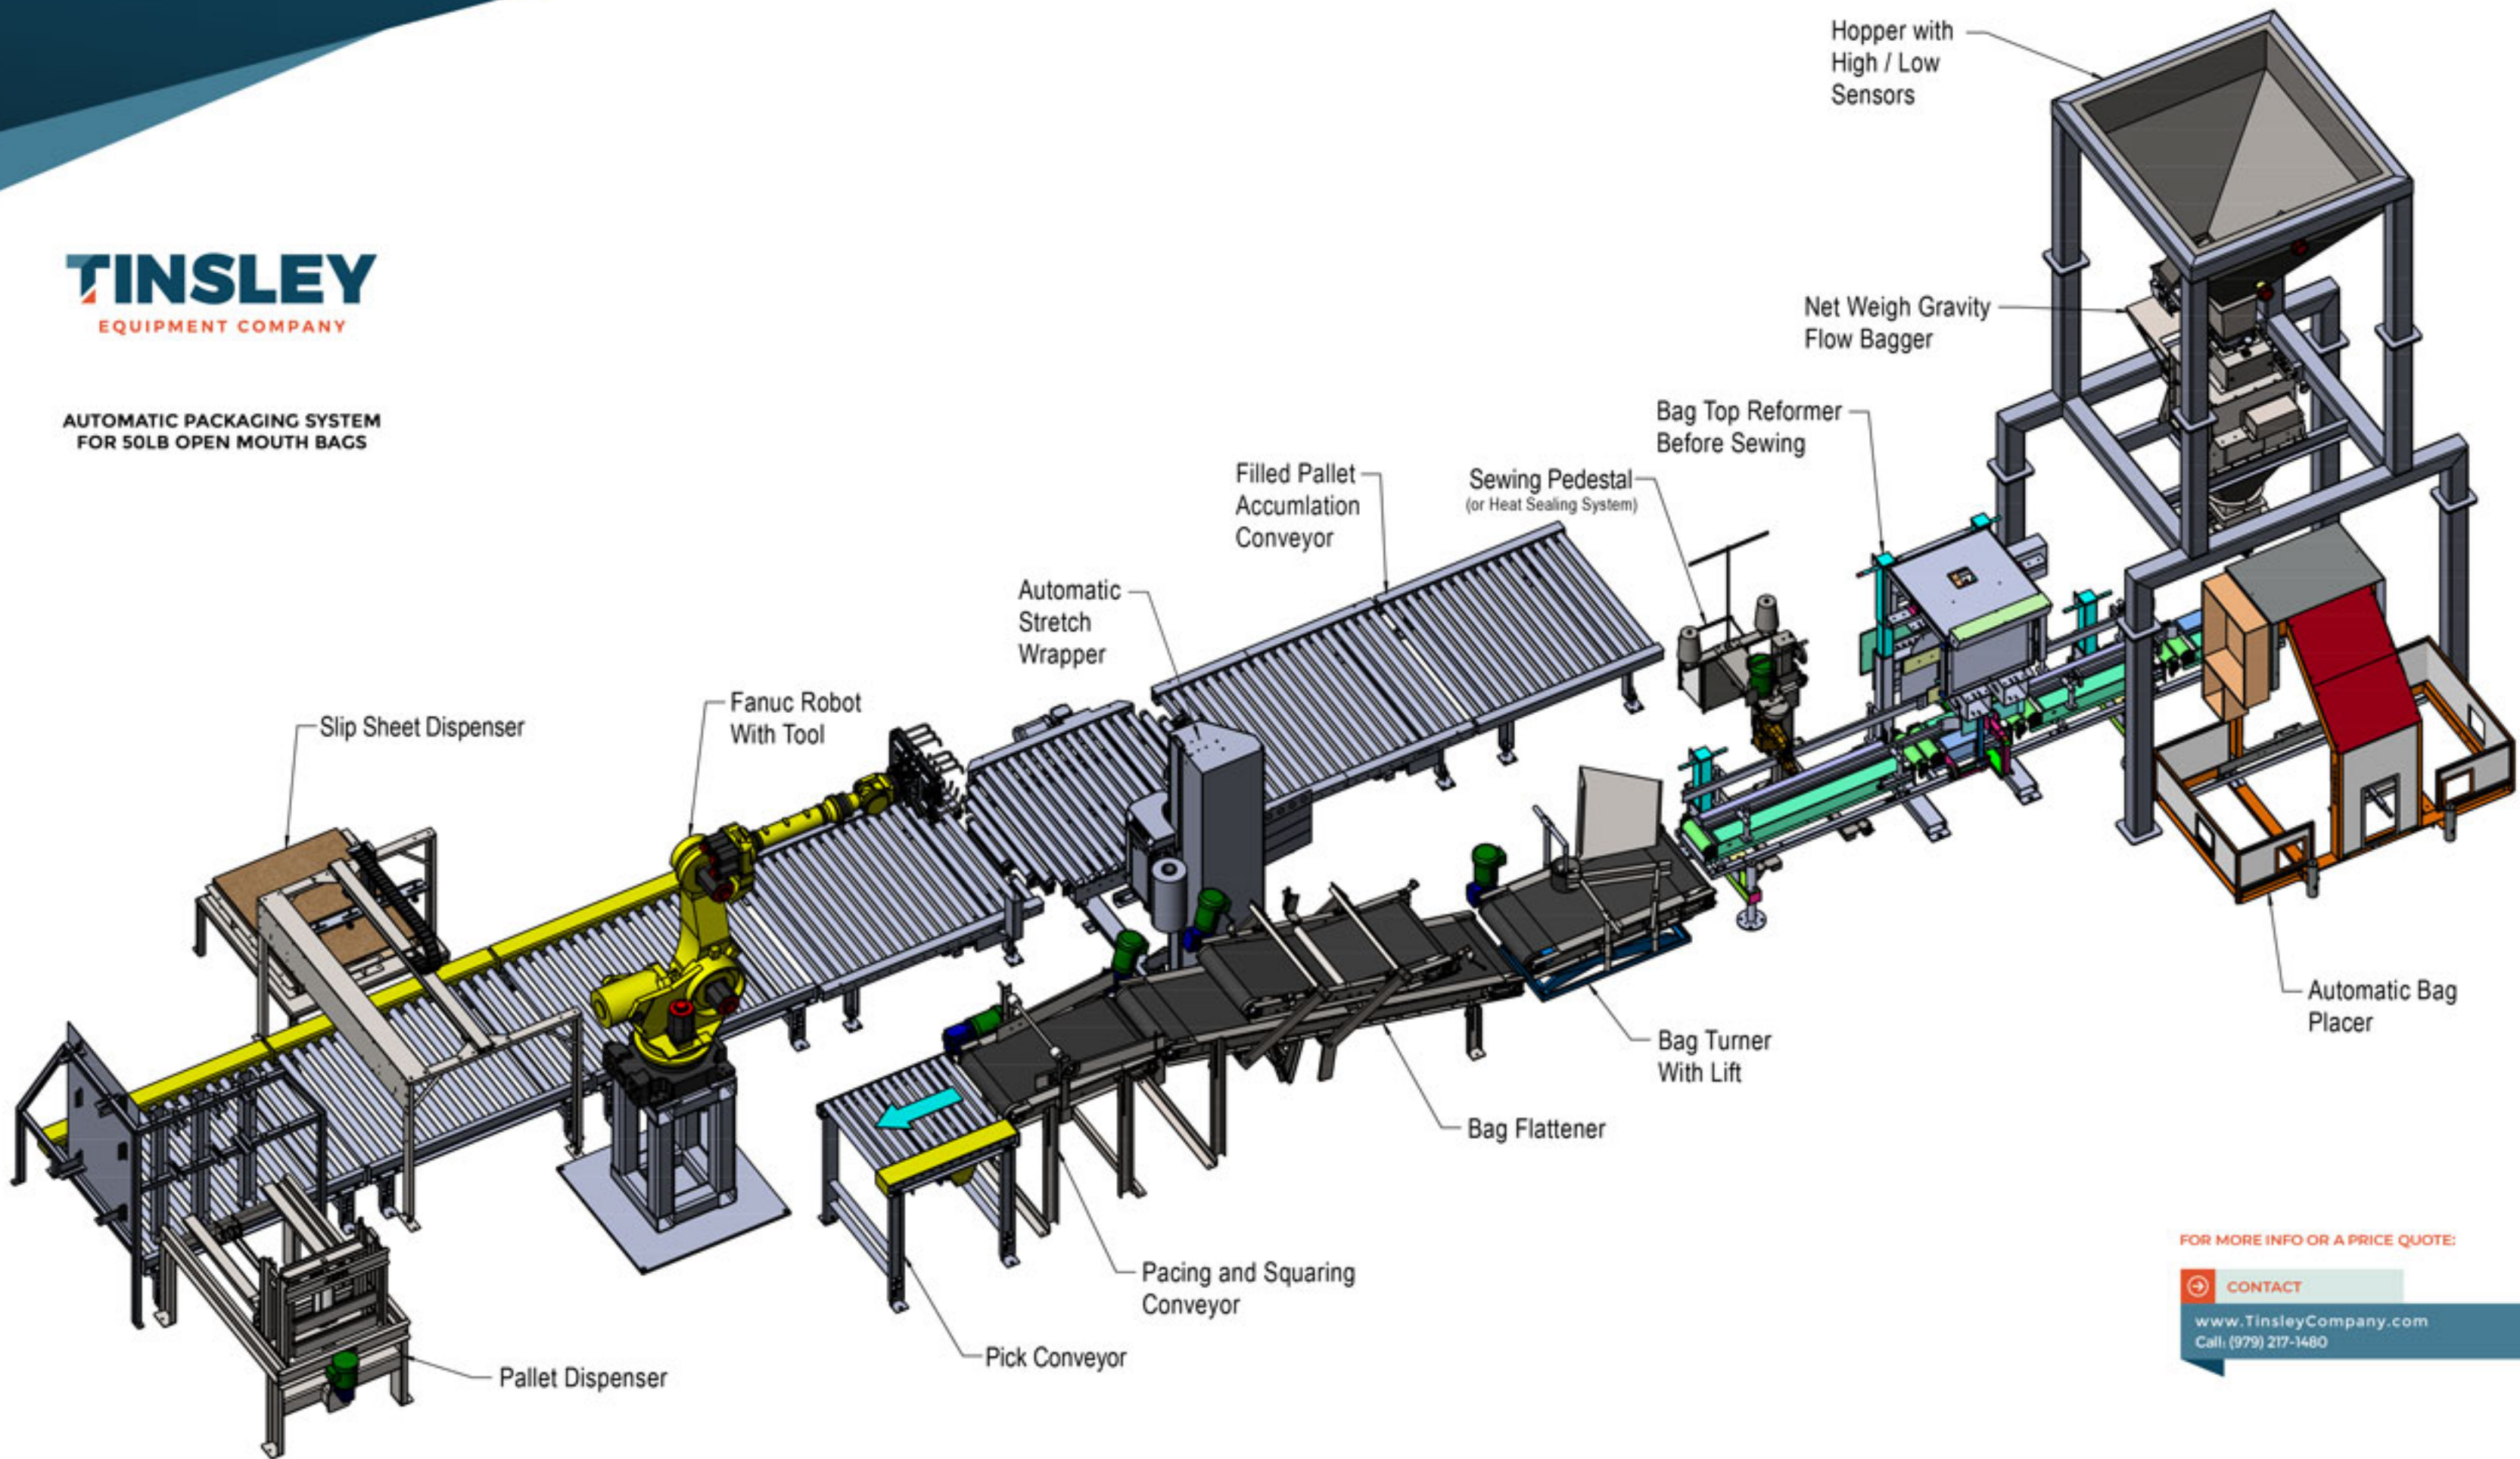

**AUTOMATIC PACKAGING SYSTEM
FOR 50LB OPEN MOUTH BAGS**

FOR MORE INFO OR A PRICE QUOTE:

CONTACT

www.TinsleyCompany.com
Call: (979) 217-1480